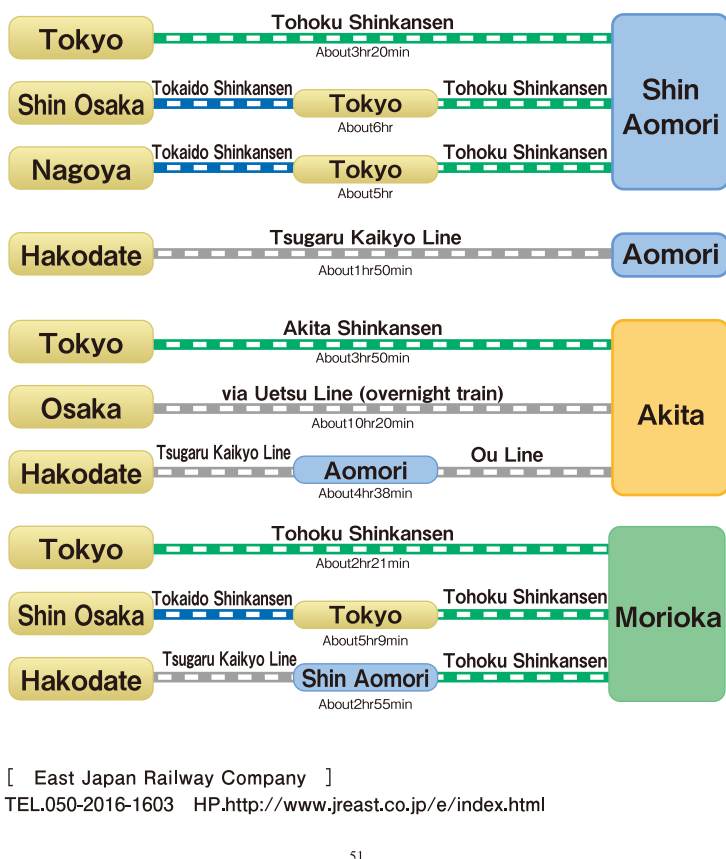

Access information between each city

By Airplane

[A N A] TEL.0570-029-222 HP.http://www.ana.co.jp/asw/wws/tw/e/
 [JAL·JAC·JEX] TEL.0570-025-071 HP.http://www.jal.co.jp/en/
 [I B X] TEL.0120-686-009 HP.http://www.ibexair.co.jp/
 [A D O] TEL.0120-057-333 HP.http://www.airdo.jp/
 [F D A] TEL.0570-55-0489 HP.http://www.fujidreamairlines.com/

By Train

The time shown here does not include transit time.

For accurate information please check time table as the transfer time may differ from each train.

By Car

[East Japan Railway Company]
 TEL.050-2016-1603 HP.http://www.jreast.co.jp/e/index.html