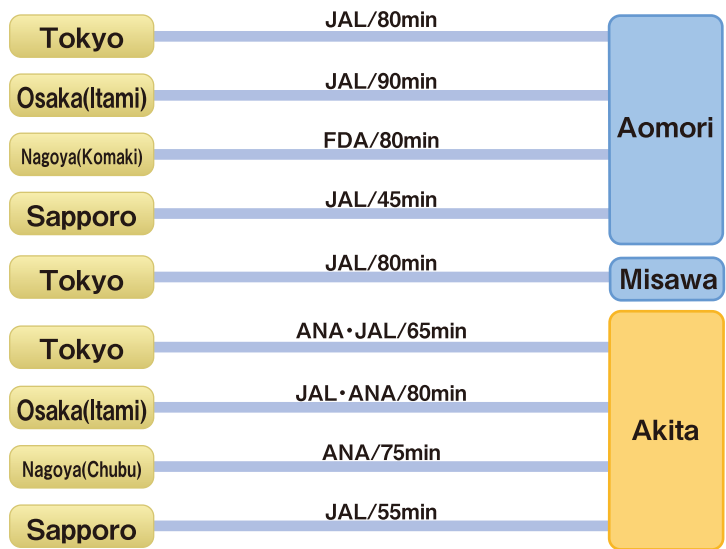

Access information between each city

By Airplane

[A N A] TEL.0570-029-222 HP.http://www.ana.co.jp/asw/wws/tw/e/
 [JAL·JAC·JEX] TEL.0570-025-071 HP.http://www.jal.co.jp/en/
 [I B X] TEL.0120-686-009 HP.http://www.ibexair.co.jp/
 [A D O] TEL.0120-057-333 HP.http://www.airdo.jp/
 [F D A] TEL.0570-55-0489 HP.http://www.fujidreamairlines.com/

By Train

The time shown here does not include transit time.

For accurate information please check time table as the transfer time may differ from each train.

By Car

[East Japan Railway Company]
 TEL.050-2016-1603 HP.http://www.jreast.co.jp/e/index.html