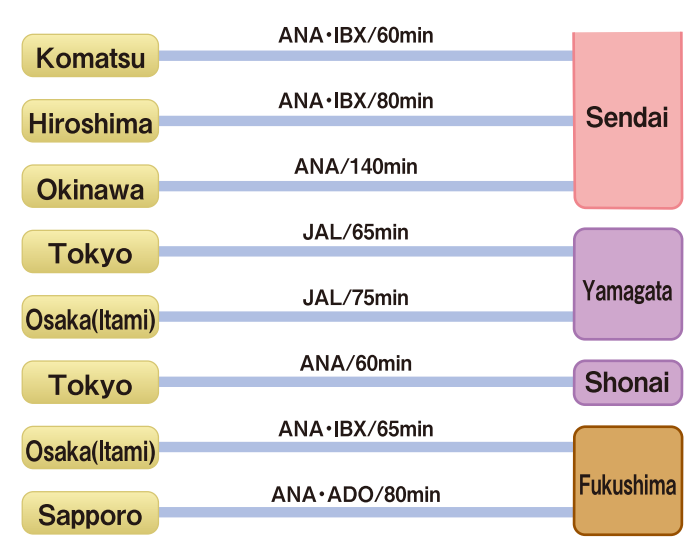

Access information between each city

By Airplane

[A N A] TEL.0570-029-222 HP.http://www.ana.co.jp/asw/wws/tw/e/
 [JAL·JAC·JEX] TEL.0570-025-071 HP.http://www.jal.co.jp/en/
 [I B X] TEL.0120-686-009 HP.http://www.ibexair.co.jp/
 [A D O] TEL.0120-057-333 HP.http://www.airdo.jp/
 [F D A] TEL.0570-55-0489 HP.http://www.fujidreamairlines.com/

By Train

The time shown here does not include transit time.

For accurate information please check time table as the transfer time may differ from each train.

By Car

[East Japan Railway Company]
 TEL.050-2016-1603 HP.http://www.jreast.co.jp/e/index.html