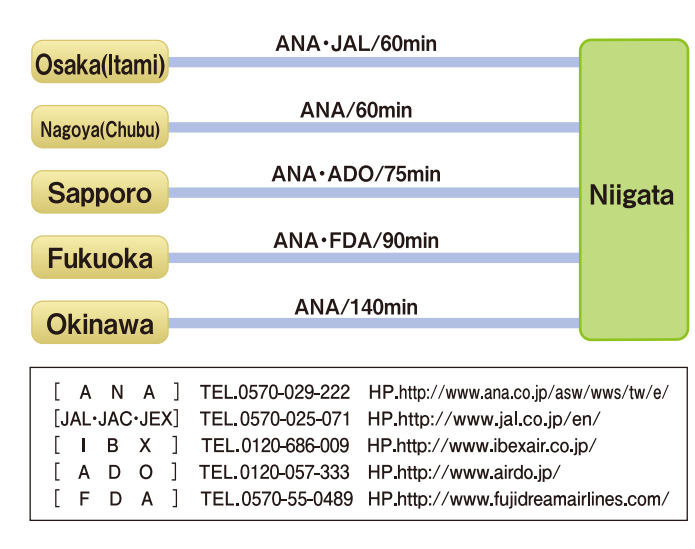

Access information between each city

By Airplane

[A N A] TEL.0570-029-222 HP.http://www.ana.co.jp/asw/wws/tw/e/
 [JAL·JAC·JEX] TEL.0570-025-071 HP.http://www.jal.co.jp/en/
 [I B X] TEL.0120-686-009 HP.http://www.ibexair.co.jp/
 [A D O] TEL.0120-057-333 HP.http://www.airdo.jp/
 [F D A] TEL.0570-55-0489 HP.http://www.fujidreamairlines.com/

By Train

The time shown here does not include transit time.

For accurate information please check time table as the transfer time may differ from each train.

By Car

[East Japan Railway Company]
 TEL.050-2016-1603 HP.http://www.jreast.co.jp/e/index.html