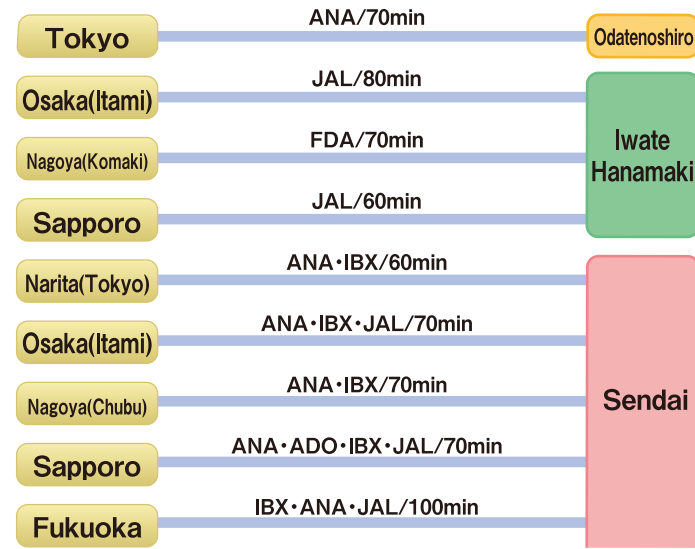

Access information between each city

By Airplane

[A N A] TEL.0570-029-222 HP.http://www.ana.co.jp/asw/wws/tw/e/
 [JAL·JAC·JEX] TEL.0570-025-071 HP.http://www.jal.co.jp/en/
 [I B X] TEL.0120-686-009 HP.http://www.ibexair.co.jp/
 [A D O] TEL.0120-057-333 HP.http://www.airdo.jp/
 [F D A] TEL.0570-55-0489 HP.http://www.fujidreamairlines.com/

By Train

The time shown here does not include transit time.

For accurate information please check time table as the transfer time may differ from each train.

By Car

[East Japan Railway Company]
 TEL.050-2016-1603 HP.http://www.jreast.co.jp/e/index.html