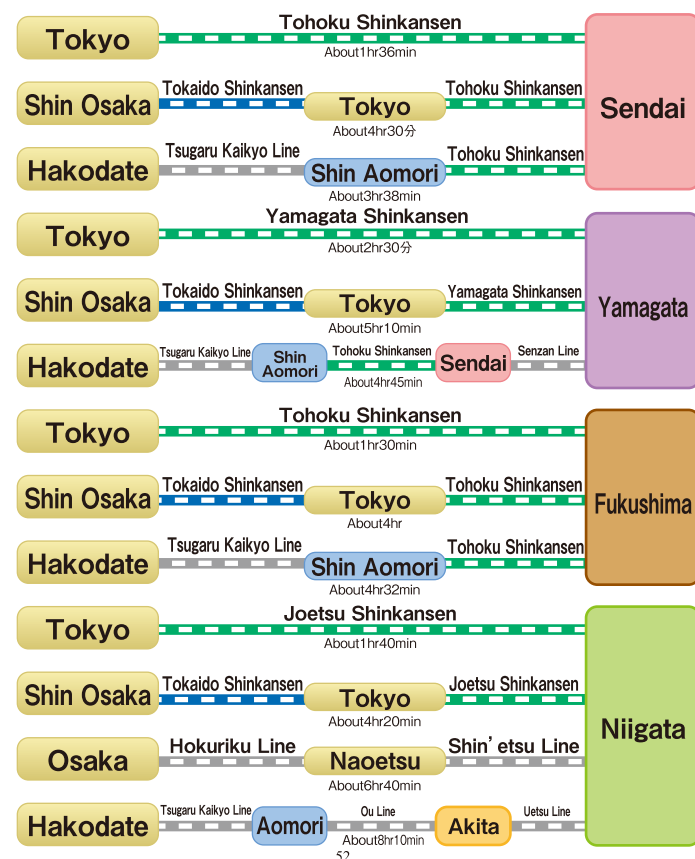

Access information between each city

By Airplane

[A N A] TEL.0570-029-222 HP.http://www.ana.co.jp/asw/wws/tw/e/
 [JAL·JAC·JEX] TEL.0570-025-071 HP.http://www.jal.co.jp/en/
 [I B X] TEL.0120-686-009 HP.http://www.ibexair.co.jp/
 [A D O] TEL.0120-057-333 HP.http://www.airdo.jp/
 [F D A] TEL.0570-55-0489 HP.http://www.fujidreamairlines.com/

By Train

The time shown here does not include transit time.

For accurate information please check time table as the transfer time may differ from each train.

By Car

[East Japan Railway Company]
 TEL.050-2016-1603 HP.http://www.jreast.co.jp/e/index.html