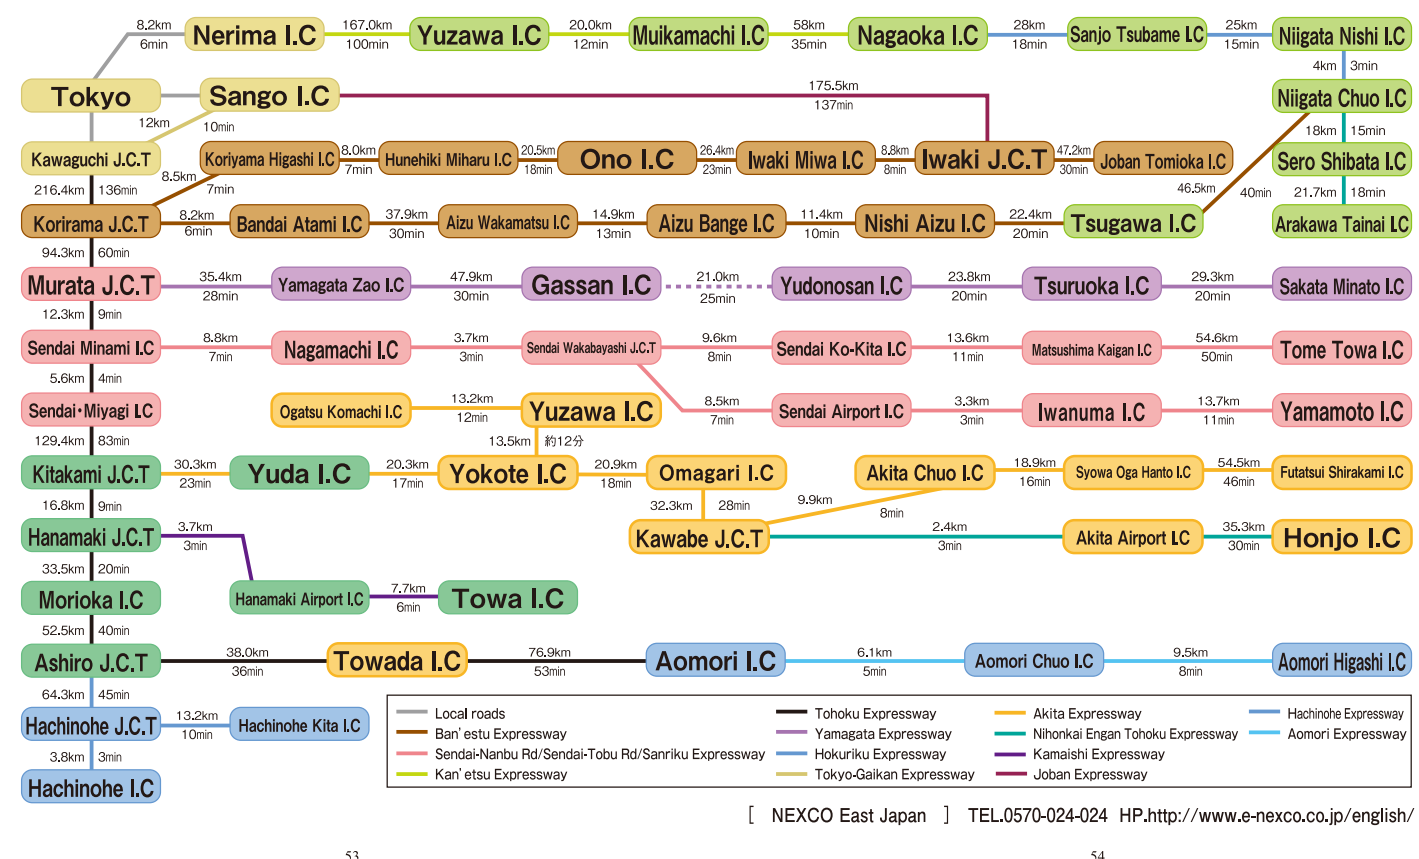

Access information between each city

By Airplane

[A N A] TEL.0570-029-222 HP.http://www.ana.co.jp/asw/wws/tw/e/
 [JAL·JAC·JEX] TEL.0570-025-071 HP.http://www.jal.co.jp/en/
 [I B X] TEL.0120-686-009 HP.http://www.ibexair.co.jp/
 [A D O] TEL.0120-057-333 HP.http://www.airdo.jp/
 [F D A] TEL.0570-55-0489 HP.http://www.fujidreamairlines.com/

By Train

The time shown here does not include transit time.

For accurate information please check time table as the transfer time may differ from each train.

By Car

[East Japan Railway Company]
 TEL.050-2016-1603 HP.http://www.jreast.co.jp/e/index.html